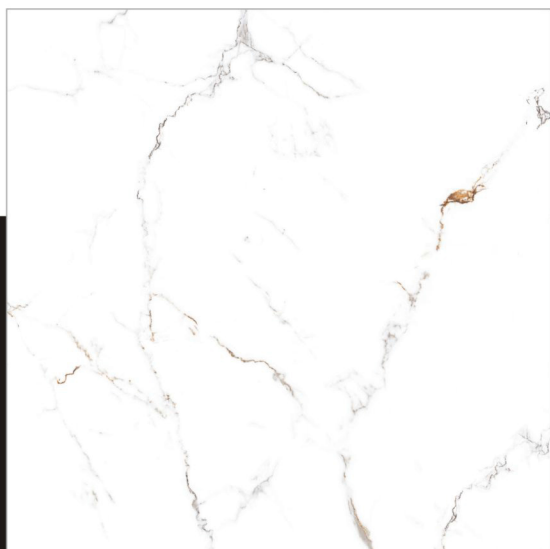

SIVAS SATUARIO

800X
800mm

GLOSS
FINISH

POLISHED
Glazed Vitrified Tiles

LIVING

BATHROOMS

KITCHEN

ROOM